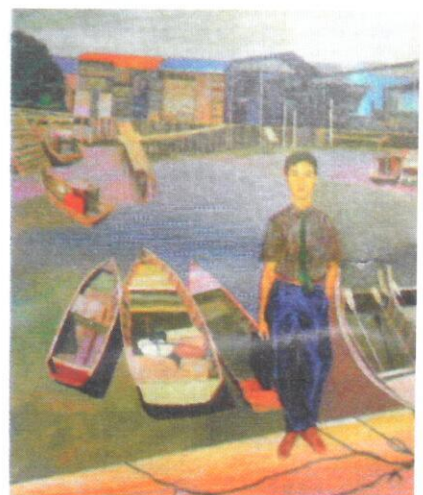

man of the world

13 nifty name cards

From the sublime to the surreal to the are-you-for-real?, here are 13 of the niftiest name cards that have ever crossed our palms. Be it artist or apostate, Zaki or Zunar, go ahead and pick a card, any card

012 3058262
Zunar @hotmail

excessive records
bryan
no. 40 jalan walter gerner
50100 Kuala Lumpur
tel / fax: 03-246 9800, hp: 017 678 6088
e-mail: wazexive@singnet.com

I REFUSE TO JOIN ANY CLUB THAT WOULD
ACCEPT ME AS A MEMBER

SALLEH BEN JONED
ultra indigestible joke!!
Freelance Apostate
A
always inspired to sketch but born

51 jalan ss 19/G
suMbang jaya
petiJalang jaya
47500 sekangor danULLUSION

Tel 03-7332322
Fax 03-7332322
e-mail matsoro@tm.net.my

WHY BE A MAN IF YOU CAN BE A SUKSES?

Zaki

Bumble Bee Productions Sdn Bhd

KOK YEW-PUAH
ARTIST M ART (AUS)
3 LORONG SELEGURI
TAMAN CHI LIUNG, KLANG 41200,
SELANGOR, MALAYSIA.
TEL: 603-3324261 H.P. 010-2411350

Mak Nenek Inc.

Kevin Bathman
013- 364 6460

BULETIN UTA
PAMBAR SENSASI TER
BROTHER BOI
WARILAWAN TURIGAN
PUCUK MUNCAN
PART TIME! BODY GUARD & E
H/P 012-377 6594 /
016-277 1627 / 016-277 1627

VIDEO & PHOTO

LEBOWSKI & SON

Lars V. Wilhelmsson
International Man of Mystery

012 - 308 7180

satirwah

40, Lorong Jermal 8-16
Taman Jermal, Petaling Jaya
Tel: 212-988-1872
daniwa@hotmail.com

ARTISTS • EDDIE
• SIBON
(62) 042 288 7706

BOO films

BY APPOINTMENT ONLY

ALFORDA STREET, 100
TEL: 012 267 1174

joshua fernandez
h/p 012 267 1174